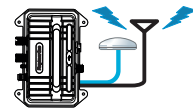

Jeanneau Yachts 55 Ocean Electronic Pack

Masthead

Raymarine part number : E22078

Quantum 2 Doppler antenna using CHIRP Pulse Compression technology and Doppler collision avoidance technology.
Raymarine part number : E70498

Cockpit port on console

i70s Colour instrument display
Raymarine part number : E70330

AxiomPro 12 GPS Chartplotter and Multifunction touch and button controlled display Includes Navionics + cartography

Raymarine part number : E70482

Cockpit starboard on console

AxiomPro 12 GPS Chartplotter and Multifunction touch and button controlled display Wifi.
Raymarine part number : E70482

p70s Colour Autopilot Control Head
Raymarine part number : E70331

Exterior

VHF handset and loudspeaker

Raymarine part numbers : A80289 + A80542

VHF DSC Ray90 Double station

Interior

Autopilot

EV-1 9-axis compass sensor with built-in rate gyro. ACU-400 actuator control unit and Rudder Reference
Raymarine Part numbers : E70096 + E70100

L&S Pump and linear drive

SmartController Wireless remote

Raymarine part number : E15023

Raymarine part number : E70010

Speed/Depth/Temp DST810 Transducer
Raymarine part number : E70667

Raymarine

03/2022 - Document non contractuel

JEANNEAU