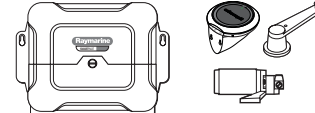

Autopilot

EV-1 9-axis compass sensor with built-in rate gyro. ACU-400 actuator control unit and Rudder Reference
Raymarine Part numbers : E70096 + E70100

L&S Pump and linear drive

SmartController Wireless remote

Raymarine part number : E15023

Raymarine part number : E70010