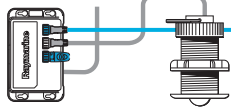

p70s Colour Autopilot Control Head
Raymarine part number : **E70331**

Speed/Depth/Temp
DST810 Transducer
Raymarine part number : **E70667**

Raymarine part number : **E70010**